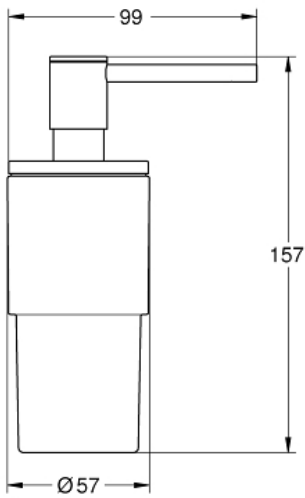

ATRIO
Soap Dispenser
MODEL # 40306003

*Pure Freude
an Wasser*

GROHE
WAVE

Product Description:

**ATRIO
Soap Dispenser**

Standard Specification:

- Material: Glass/Metal
- Fits in the following holder:
- Atrio (40 304 xx3)
- **GROHE StarLight** chrome finish

Color:

□ 40306003 StarLight Chrome